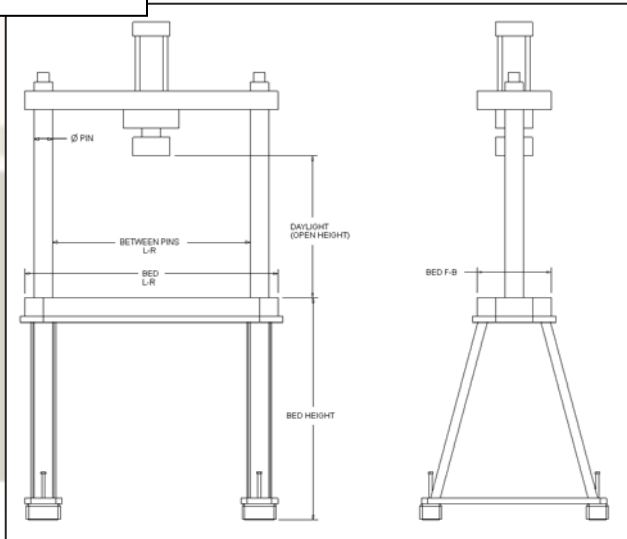

MAGNUM P R E S S

COLUMN MODELS

M2P SERIES

H&O Die Supply

7200 Interstate 20 Kennedale, TX 76060
Phone: 817-985-0400 Fax: 817-985-0046

www.hodie.com