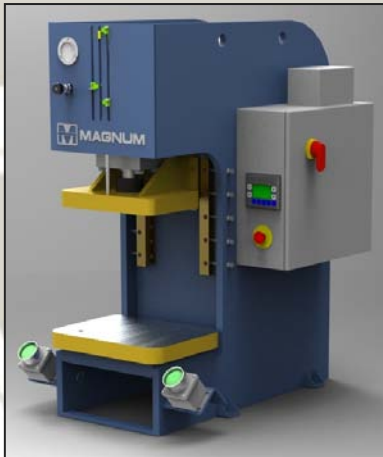

# MAGNUM P R E S S

The Most Complete Gap Frame Line in the Industry!  
55 BENCH MODELS *and growing! 2-35 Ton*

MCB SERIES

M2PB SERIES

M4PB SERIES

MGB SERIES

MCC SERIES

# MAGNUM P R E S S

The Most Complete Gap Frame Line in the Industry!

96 FLOOR MODELS *4-250 Ton*

MCF SERIES

M2PF SERIES

M4PF SERIES

MGF SERIES