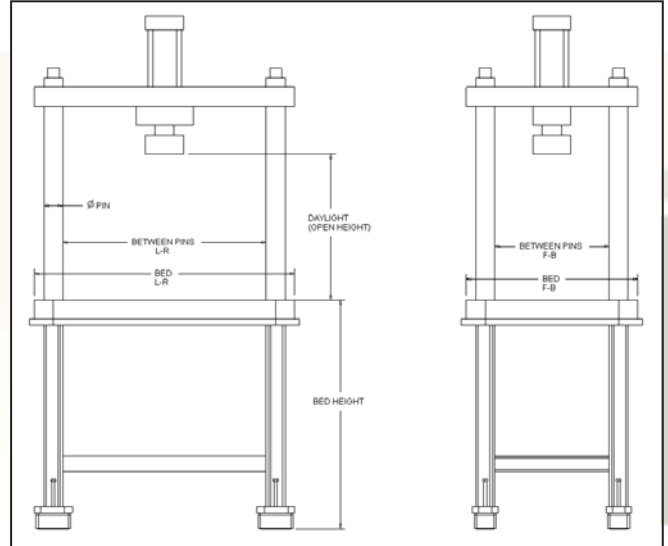

MAGNUM P R E S S

COLUMN MODELS

M4P SERIES

H&O Die Supply

7200 Interstate 20 Kennedale, TX 76060
Phone: 817-985-0400 Fax: 817-985-0046

www.hodie.com