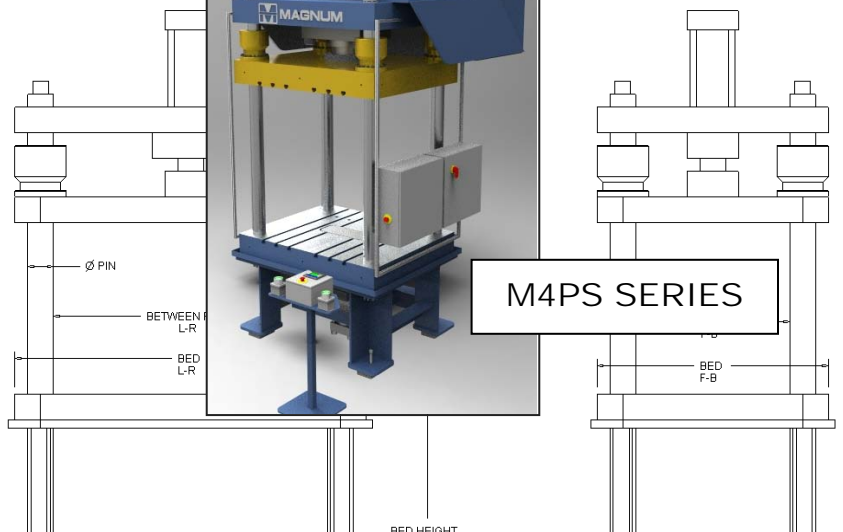

## COLUMN MODELS

M2P SERIES

M4P SERIES

M2PS SERIES

M4PS SERIES

**H&O Die Supply**

**7200 Interstate 20 Kennedale, TX 76060**  
**Phone: 817-985-0400 Fax: 817-985-0046**

**www.hodie.com**