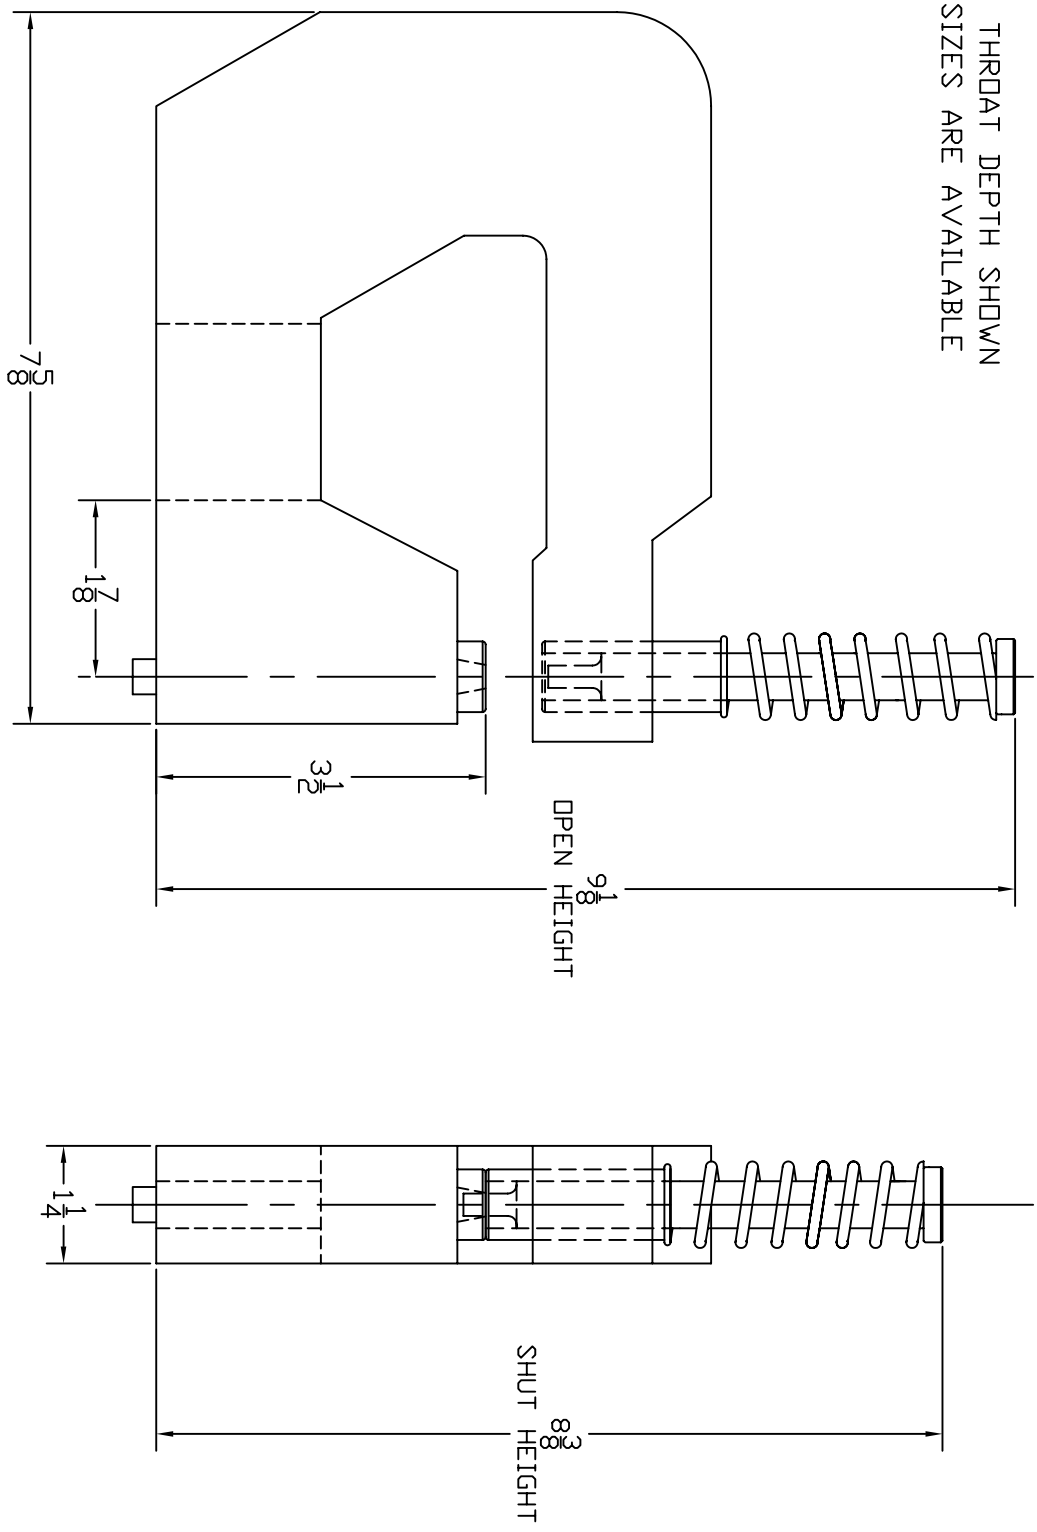

TYPICAL HEAVY DUTY HOLE PUNCHING TOOL

NOTE: 4" THROAT DEPTH SHOWN
LARGER SIZES ARE AVAILABLE

MULTICYCL © Inc.
640 Hardwick Road, Unit 5
Bolton, Ontario
Canada L7E 5R1
(905) 951-0670
FAX (905) 951-0672