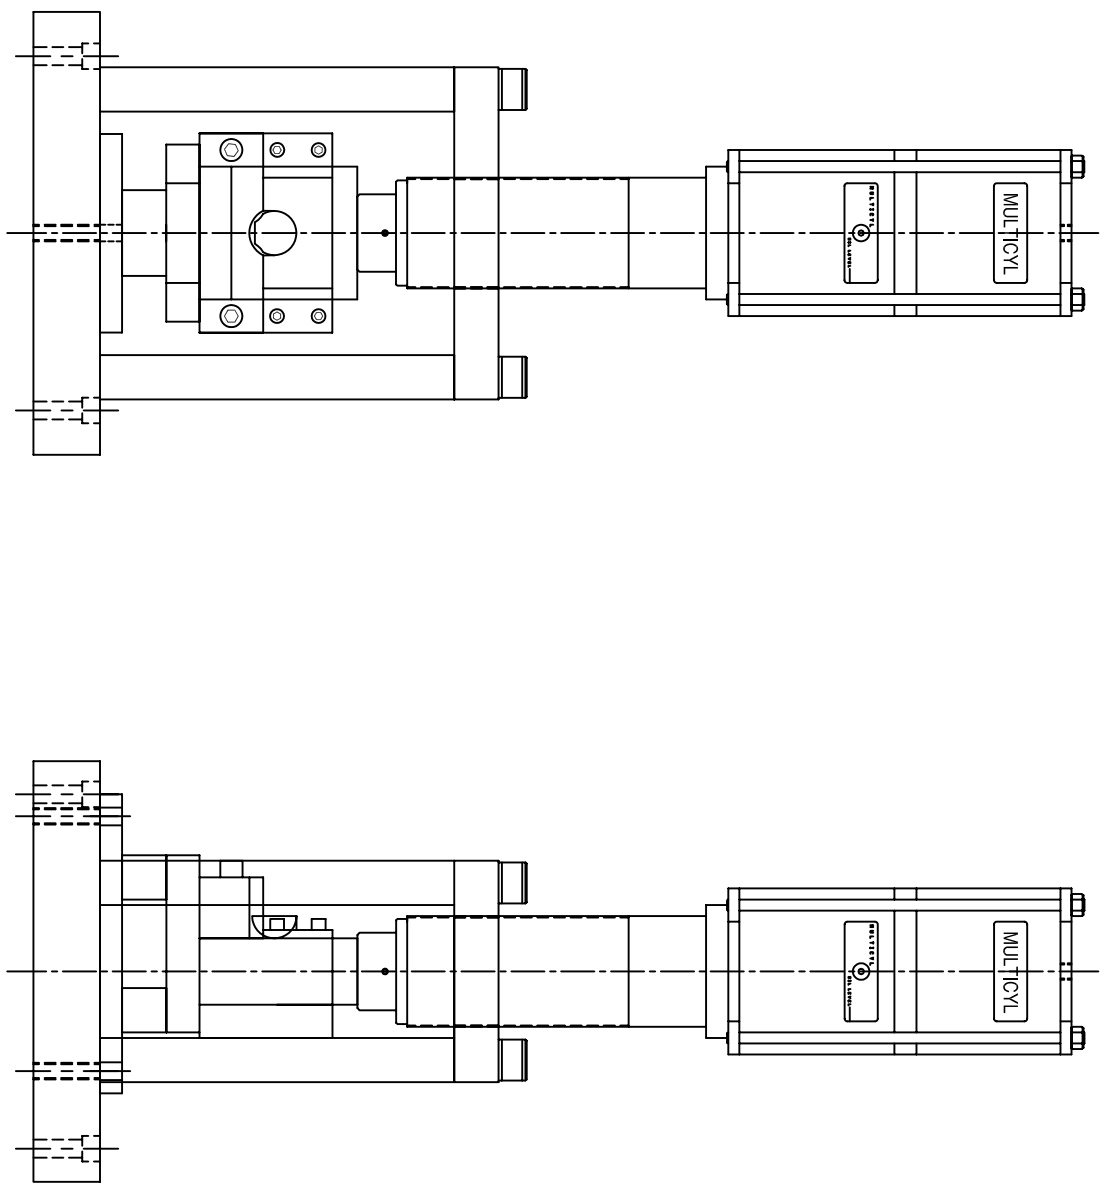

TYPICAL TUBE NOTCH STATION

MULTICYL <sup>®</sup> Inc.  
640 Huronick Road, Unit 5  
Bolton, Ontario  
Canada L7E 5R1  
905) 951-0670  
FAX (905) 951-0672

**MULTICYL**  
The SPEED OF AIR with the POWER OF HYDRAULICS