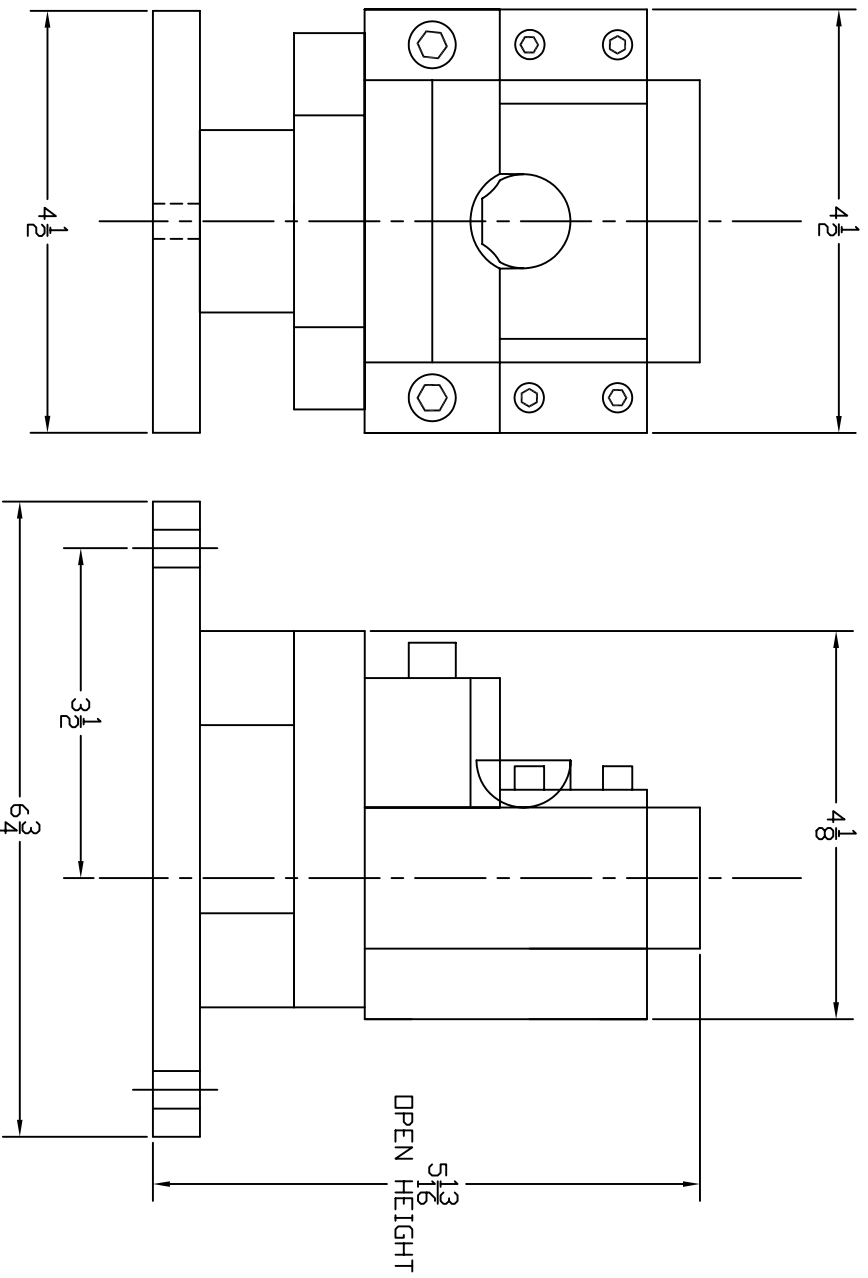

# TYPICAL TUBE NOTCH UNIT

**MULTICYCL**  
The SPEED of AIR with the POWER of HYDRAULICS

MULTICYCL © Inc.  
640 Hardwick Road, Unit 5  
Bolton, Ontario  
Canada L7E 5R1  
(905) 951-0670  
FAX (905) 951-0672